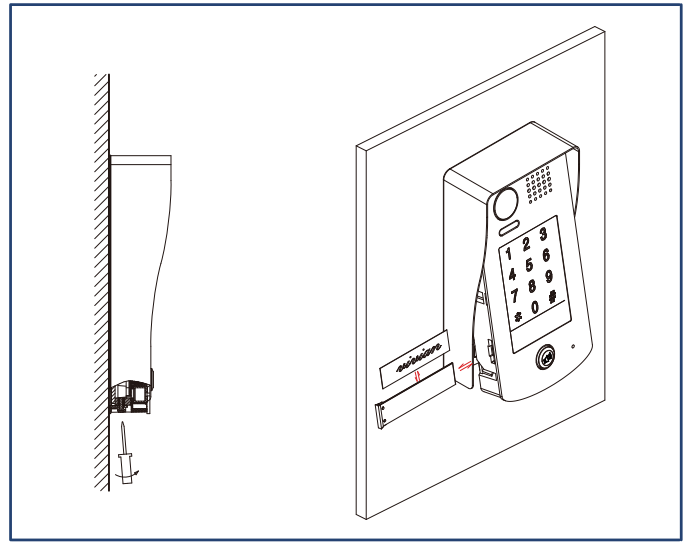

■ WIDE ANGLE CAMERA

- Wide angle and high resolution camera
- 170 degree fish eye camera for a secure view angle to protect your life

Fisheye Lens

The door stations support specific 170° wide angle fish-eye camera to provide a view of the entire entrance.

With the fish-eye camera, it allows to identify everyone at the entrance and see individuals up close.

Panview Function Show

The video is divided into nine parts, as shown in the figure to the right.

In this case there are two panview modes:

1) Touch area 4: zoom area 4, the lens moves to area 6, and then return to area 4;

2) Touch area 6: zoom area 6, the lens moves to area 4, and then return to area 6;

Unit Dimension and Nameplate installation