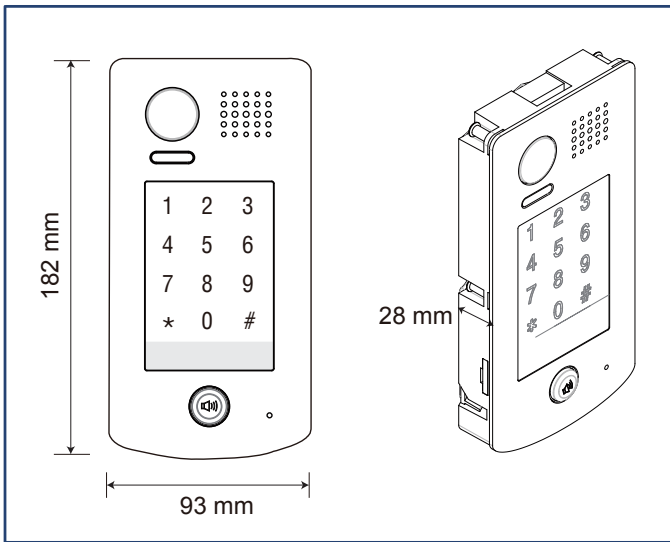

■ WIDE ANGLE CAMERA

- Wide angle and high resolution camera
- 170 degree fish eye camera for a secure view angle to protect your life

Fisheye Lens

The door stations support specific 170° wide angle fish-eye camera to provide a view of the entire entrance.

With the fish-eye camera, it allows to identify everyone at the entrance and see individuals up close.

Panview Function Show

The video is divided into nine parts, as shown in the figure to the right.

In this case there are two panview modes:

1) Touch area 4: zoom area 4, the lens moves to area 6, and then return to area 4;

2) Touch area 6: zoom area 6, the lens moves to area 4, and then return to area 6;

Unit Dimension and Nameplate installation