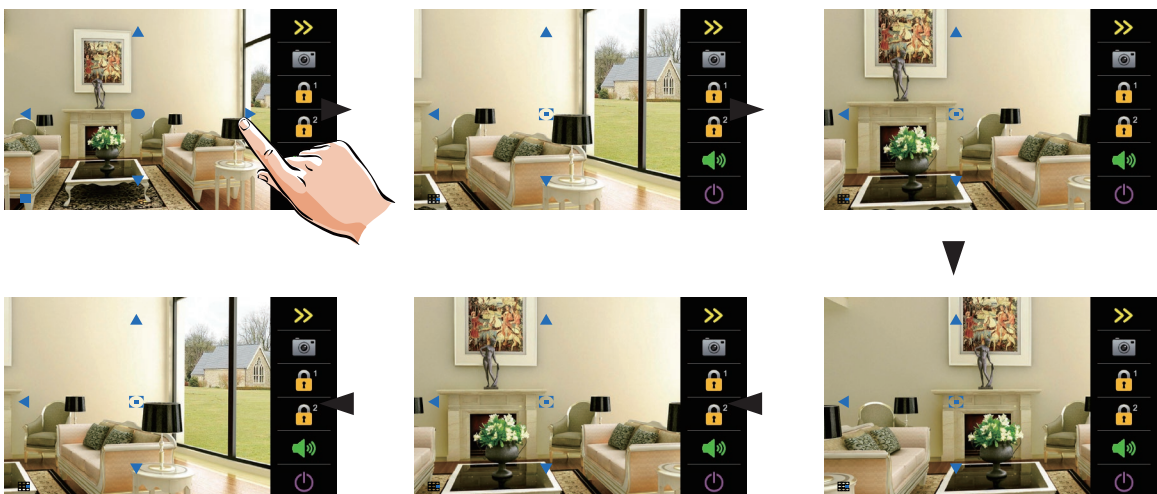

■ WIDE ANGLE CAMERA

- Wide angle and high resolution camera
- 170 degree fish eye camera for a secure view angle to protect your life

Fisheye Lens

The door stations support specific 170° wide angle fish-eye camera to provide a view of the entire entrance.

With the fish-eye camera, it allows to identify everyone at the entrance and see individuals up close.

Panview Function Show

The video is divided into nine parts, as shown in the figure to the right.

In this case there are two panview modes:

1) Touch area 4: zoom area 4, the lens moves to area 6, and then return to area 4;

2) Touch area 6: zoom area 6, the lens moves to area 4, and then return to area 6;

Unit Dimension and Nameplate installation