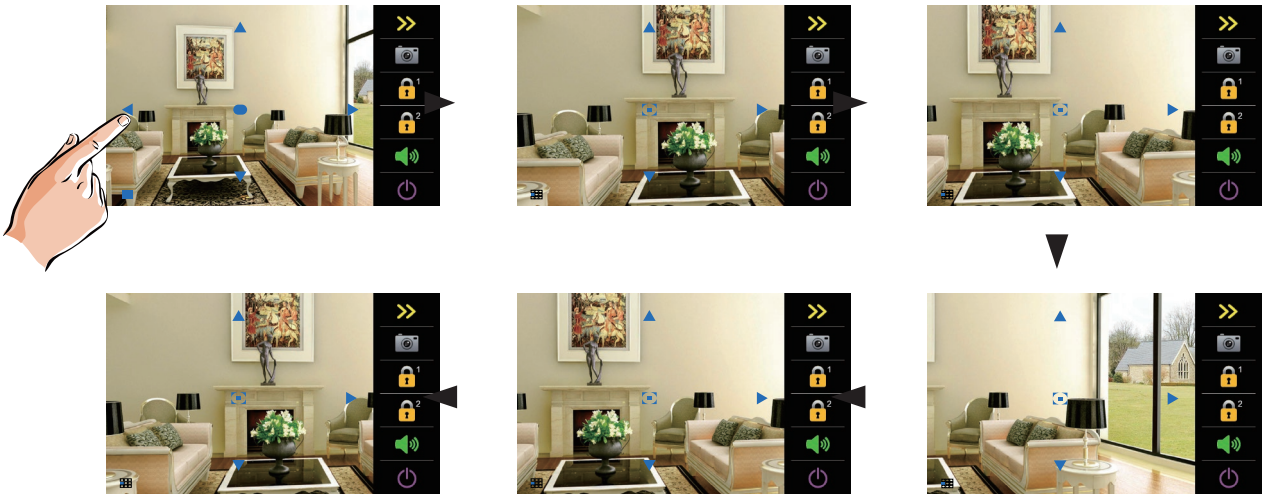

■ WIDE ANGLE CAMERA

- Wide angle and high resolution camera
- 170 degree fish eye camera for a secure view angle to protect your life

Fisheye Lens

The door stations support specific 170° wide angle fish-eye camera to provide a view of the entire entrance.

With the fish-eye camera, it allows to identify everyone at the entrance and see individuals up close.

Panview Function Show

The video is divided into nine parts, as shown in the figure to the right.

In this case there are two panview modes:

1) Touch area 4: zoom area 4, the lens moves to area 6, and then return to area 4;

2) Touch area 6: zoom area 6, the lens moves to area 4, and then return to area 6;

Unit Dimension and Nameplate installation