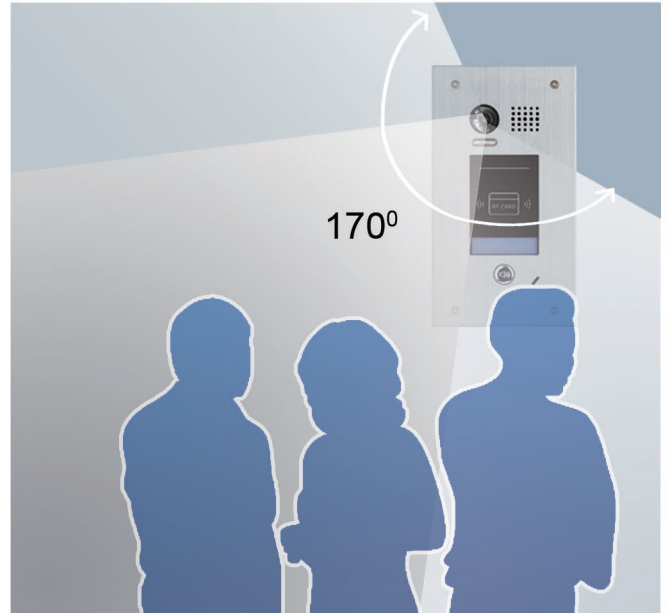

2-Wire System DT601 Outdoor Station

V-TOK

DT601/FE Series

Fisheye Camera Function Show:

ADVANCED VIDEO DISPLAY

■ NIGHT VIEW LED

- Auto sensor night-view LED, give you a colorful image even at the darkest night

■ WIDE ANGLE CAMERA

- Wide angle and high resolution camera
- 170 degree fish eye camera for a secure view angle to protect your life

Fisheye Lens

The door stations support specific 170° wide angle fish-eye camera to provide a view of the entire entrance.

With the fish-eye camera, it allows to identify everyone at the entrance and see individuals up close.

Panview Function Show

The video is divided into nine parts, as shown in the figure to the right.

In this case there are two panview modes: