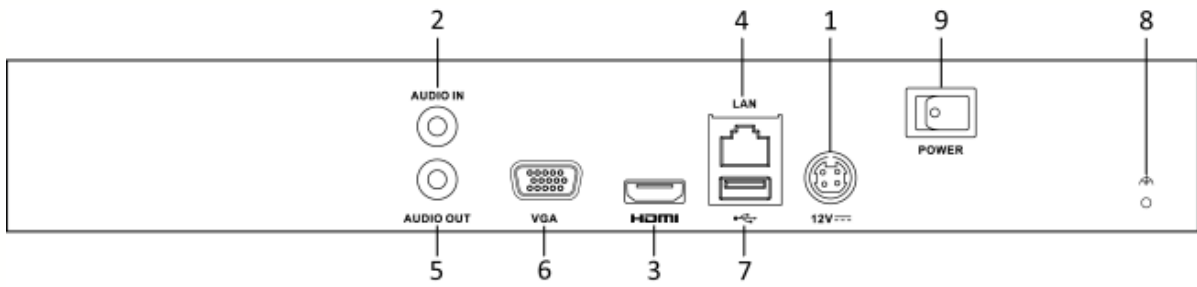

Dimensions

| Index | Description | Index | Description |
|-------|-----------------------|-------|---------------|
| 1 | Power Supply | 6 | VGA Interface |
| 2 | Audio In | 7 | USB Interface |
| 3 | HDMI Interface | 8 | Ground |
| 4 | LAN Network Interface | 9 | Power Switch |
| 5 | Audio Out | | |